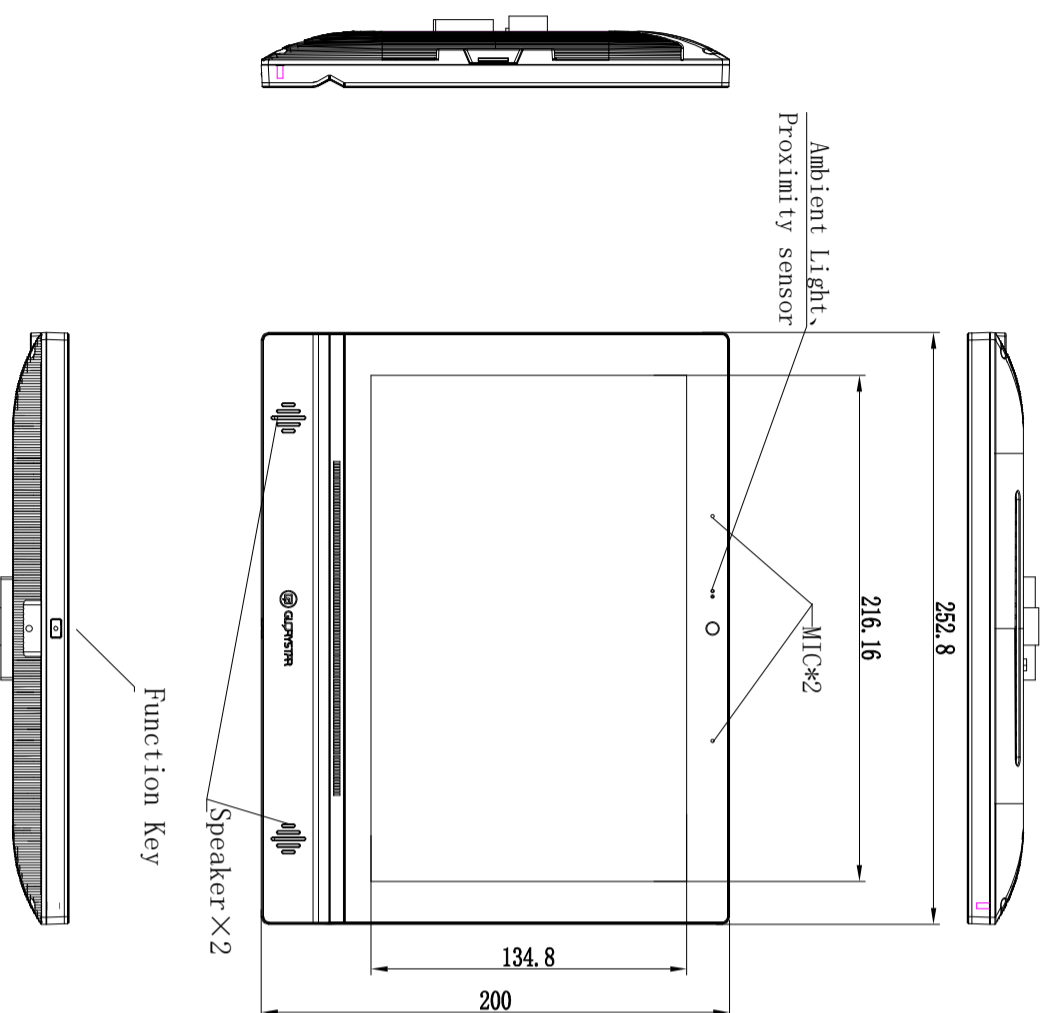

GLCRYSTAR

VID101 Indoor Touchscreen

Mounting Bracket