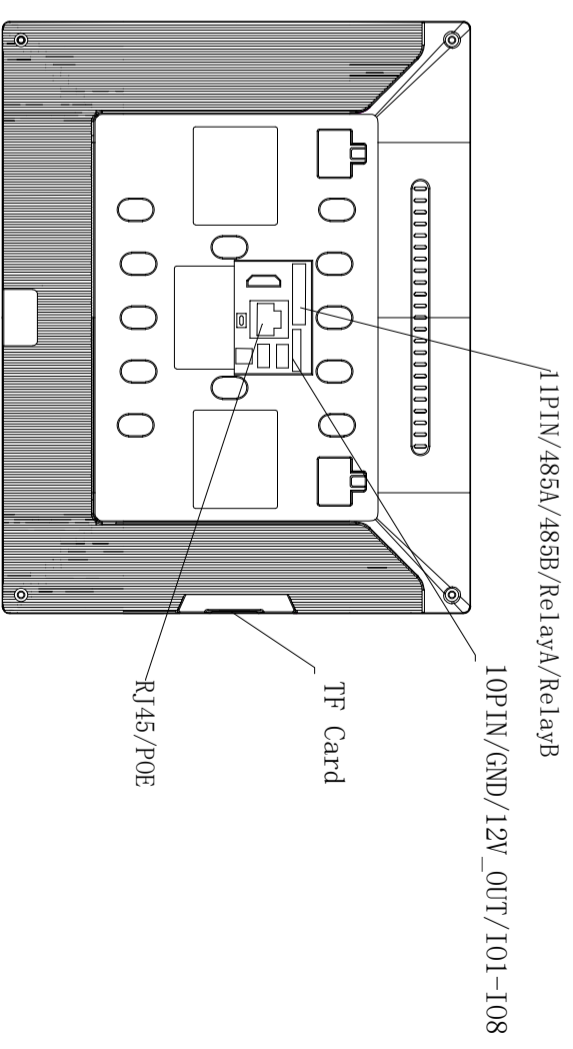

GLCRYSTAR

VID101 Indoor Touchscreen

Mounting Bracket