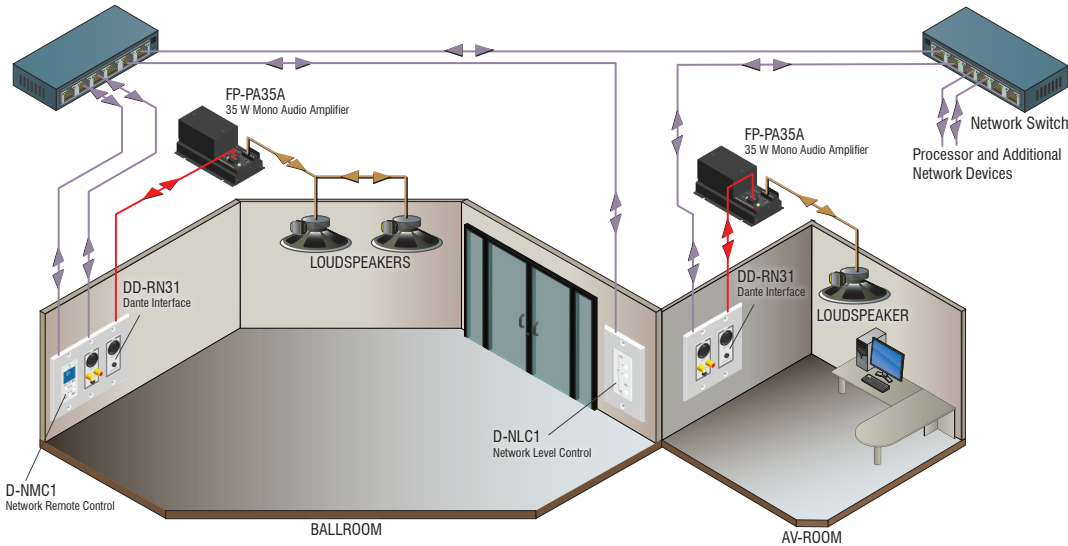

## Network Audio Remote Controls

- Pushbutton Remote Control
- Full-Color LCD Display
- Individual or Group Level Adjustment
- Mute Button with Screen Indication
- Up to 8 Source Selections with Dante Routings
- Sets or Clears Routings for Any Dante Device
- Fully Programmable Functions and Names
- Enable, Disable or Auto-Lock Each Function
- Capability to Set Gains and Levels
- May Operate as a Controller or a Satellite
- Selectable Screen Display Themes
- Compatible with DD-RN and Other RDL Products
- PoE Powered

## D SERIES-NLC1

Network Remote Control with LEDs

- Pushbutton Level Remote Control
- LED String Display
- Mute Button with LED Indicator
- Programmable Operation and Attenuation Steps
- Configurable for Buttons Always Enabled or Auto-Locking
- May Operate as a Controller or a Satellite
- Selectable as Satellite to a D-NMC1 or D-NLC1 Controller
- Compatible with DD-RN and Other RDL Products
- PoE Powered

### 3 Zone Application

- Independent Source Selection in Each Zone
- Local and Distributed Audio Options
- Overflow Routing via Presets

### 1 or 2 Zone Application

- Multi-source Selection Via System Wall Controller
- Digital Volume Control at all Entrances
- Synchronized Volume Settings from any Location
- Flexible I/O Locations

The D Series Network Remote Controls are ideal for use in **Hospitality, Corporate, Education** and **Healthcare** applications or anywhere network audio remote control is needed.