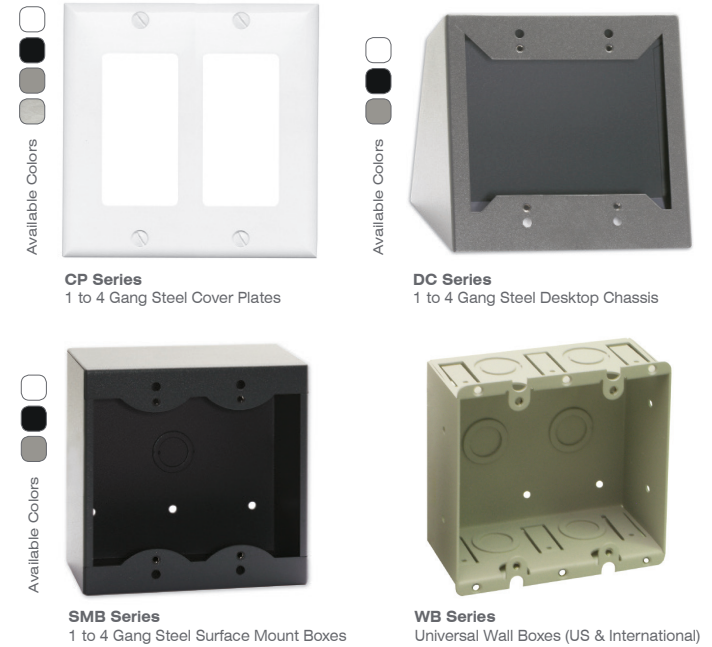

Mounting Accessories

Related Products

Plenum/PoE Amplifiers