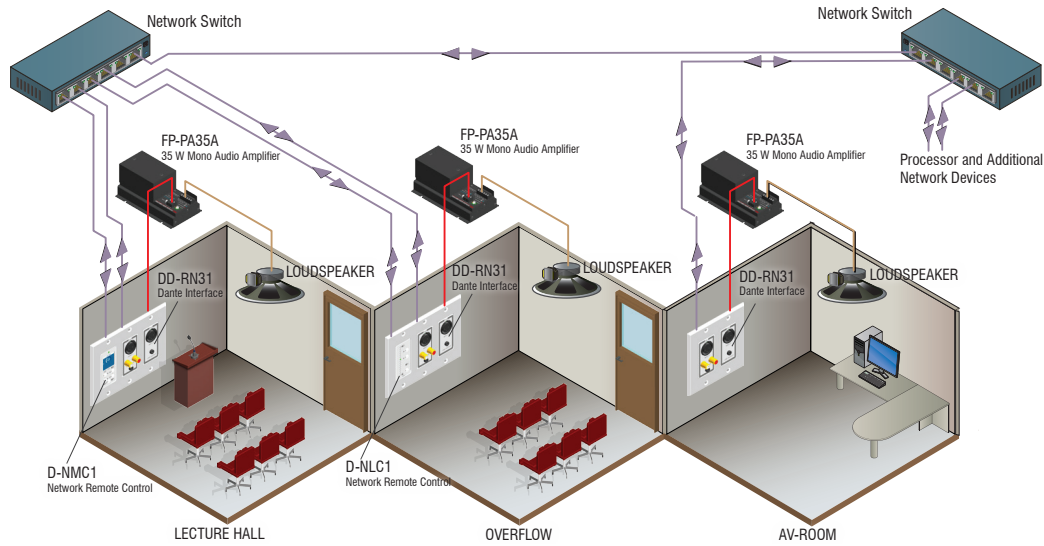

## Network Audio Remote Controls

- Pushbutton Remote Control
- Full-Color LCD Display
- Individual or Group Level Adjustment
- Mute Button with Screen Indication
- Up to 8 Source Selections with Dante Routings
- Sets or Clears Routings for Any Dante Device
- Fully Programmable Functions and Names
- Enable, Disable or Auto-Lock Each Function
- Capability to Set Gains and Levels
- May Operate as a Controller or a Satellite
- Selectable Screen Display Themes
- Compatible with DD-RN and Other RDL Products
- PoE Powered

## D SERIES-NLC1

Network Remote Control with LEDs

- Pushbutton Level Remote Control
- LED String Display
- Mute Button with LED Indicator
- Programmable Operation and Attenuation Steps
- Configurable for Buttons Always Enabled or Auto-Locking
- May Operate as a Controller or a Satellite
- Selectable as Satellite to a D-NMC1 or D-NLC1 Controller
- Compatible with DD-RN and Other RDL Products
- PoE Powered

### 3 Zone Application

- Independent Source Selection in Each Zone
- Local and Distributed Audio Options
- Overflow Routing via Presets

### 1 or 2 Zone Application

- Multi-source Selection Via System Wall Controller
- Digital Volume Control at all Entrances
- Synchronized Volume Settings from any Location
- Flexible I/O Locations

The D Series Network Remote Controls are ideal for use in **Hospitality, Corporate, Education** and **Healthcare** applications or anywhere network audio remote control is needed.