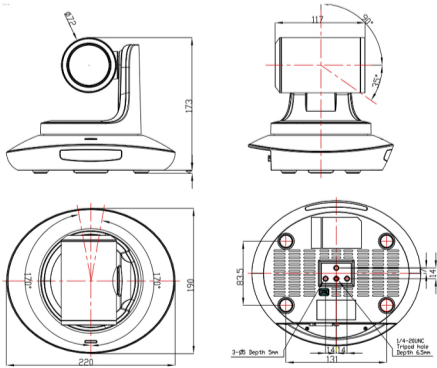

## Specification

Camera	Meet+ 12	Meet+ 20
Part Number	TLC-300-HU2-12	TLC-300-HU2-20
Sensor	1/2.8 inch, 2.4 MP CMOS Panasonic sensor	
Zoom	12x optical zoom + 12x digital zoom	20X optical zoom + 12x digital zoom
Lens	f = 3.92~47.32mm . F1.8~ 2.8	f = 4.9 ~ 98mm, F1.5 ~ F3.0
Horizontal View Angle	72.5°(wide)-6.3°(Tele)	60° (Wide) ~ 3.2° (Tele)
Vertical viewing angle	42.72°~3.66°	32.2° ~ 1.8°
Diagonal viewing angle	78.58°~7.42°	61° ~ 3.64°
Minimum Object Distance	Wide: 1m; Tele: 1.5m	Wide: 1m; Tele: 1.5m
S/N Ratio	≥50dB	
Video Format	HDMI: 1920*1080P60/59.94/50/30/29.97/25/24 1920*1080I60/59.94/50 1280*720P60/59.94/50/30/29.97/25 USB2.0 Type-C: MJPG: 1920*1080P60; 1280*960P60; 1280*720P60; 1024*768P60; 800*600P60; 640*480P60; 320*240P60 YUY2: 640*480P30; 320*240P30	
<b>Image Parameters</b>		
Noise Reduction	2D&3D	
Minimum lux	0.7lux (50 IRE Max AGC, 1/30, F1.8)	
White Balance	Auto / Manual / Indoor/ Outdoor/ C.T. / PUSH	
Exposure	Auto/Manual/Shutter Priority/Iris Priority/Brightness Priority	
Anti-Flicker	OFF,50Hz,60Hz	
Image Flip	Support	
Mirroring	Support	
Focus	Auto/Manual	
Iris	Auto/Manual	
Electronic-shutter	Auto/Manual	
Gamma	Support	
WDR	Support	
<b>Pan/Tilt Movement</b>		
Preset	Remote controller: 10; Serial port: 128; Accuracy: 0.1°	
Pan Rotation Angle	-170° ~+170°	
Tilt Rotation Angle	-30° ~+90°	
Pan Rotation Speed	0.1°~120°/s	
Tilt Rotation Speed	0.1°~80°/s	
<b>General</b>		
Input Voltage	5V 1000mA(via USB type C)/ DC: 12V 2A(via Power Adaptor)	
Power Consumption	DC: 12V 2A (Pmax=8W)	DC: 12V 2A (Pmax=8W)
Operating Temperature	-10°C~ 50°C	
Operating Humidity	≤80%	
Color	Silver	
Dimension (LxWxH)	220mmx190mmx173mm	
Net Weight	1.25kg(2.8LBS)	
Accessory	Power adapter, Power cable, 3m USB Type-C cable, manual, warranty card	